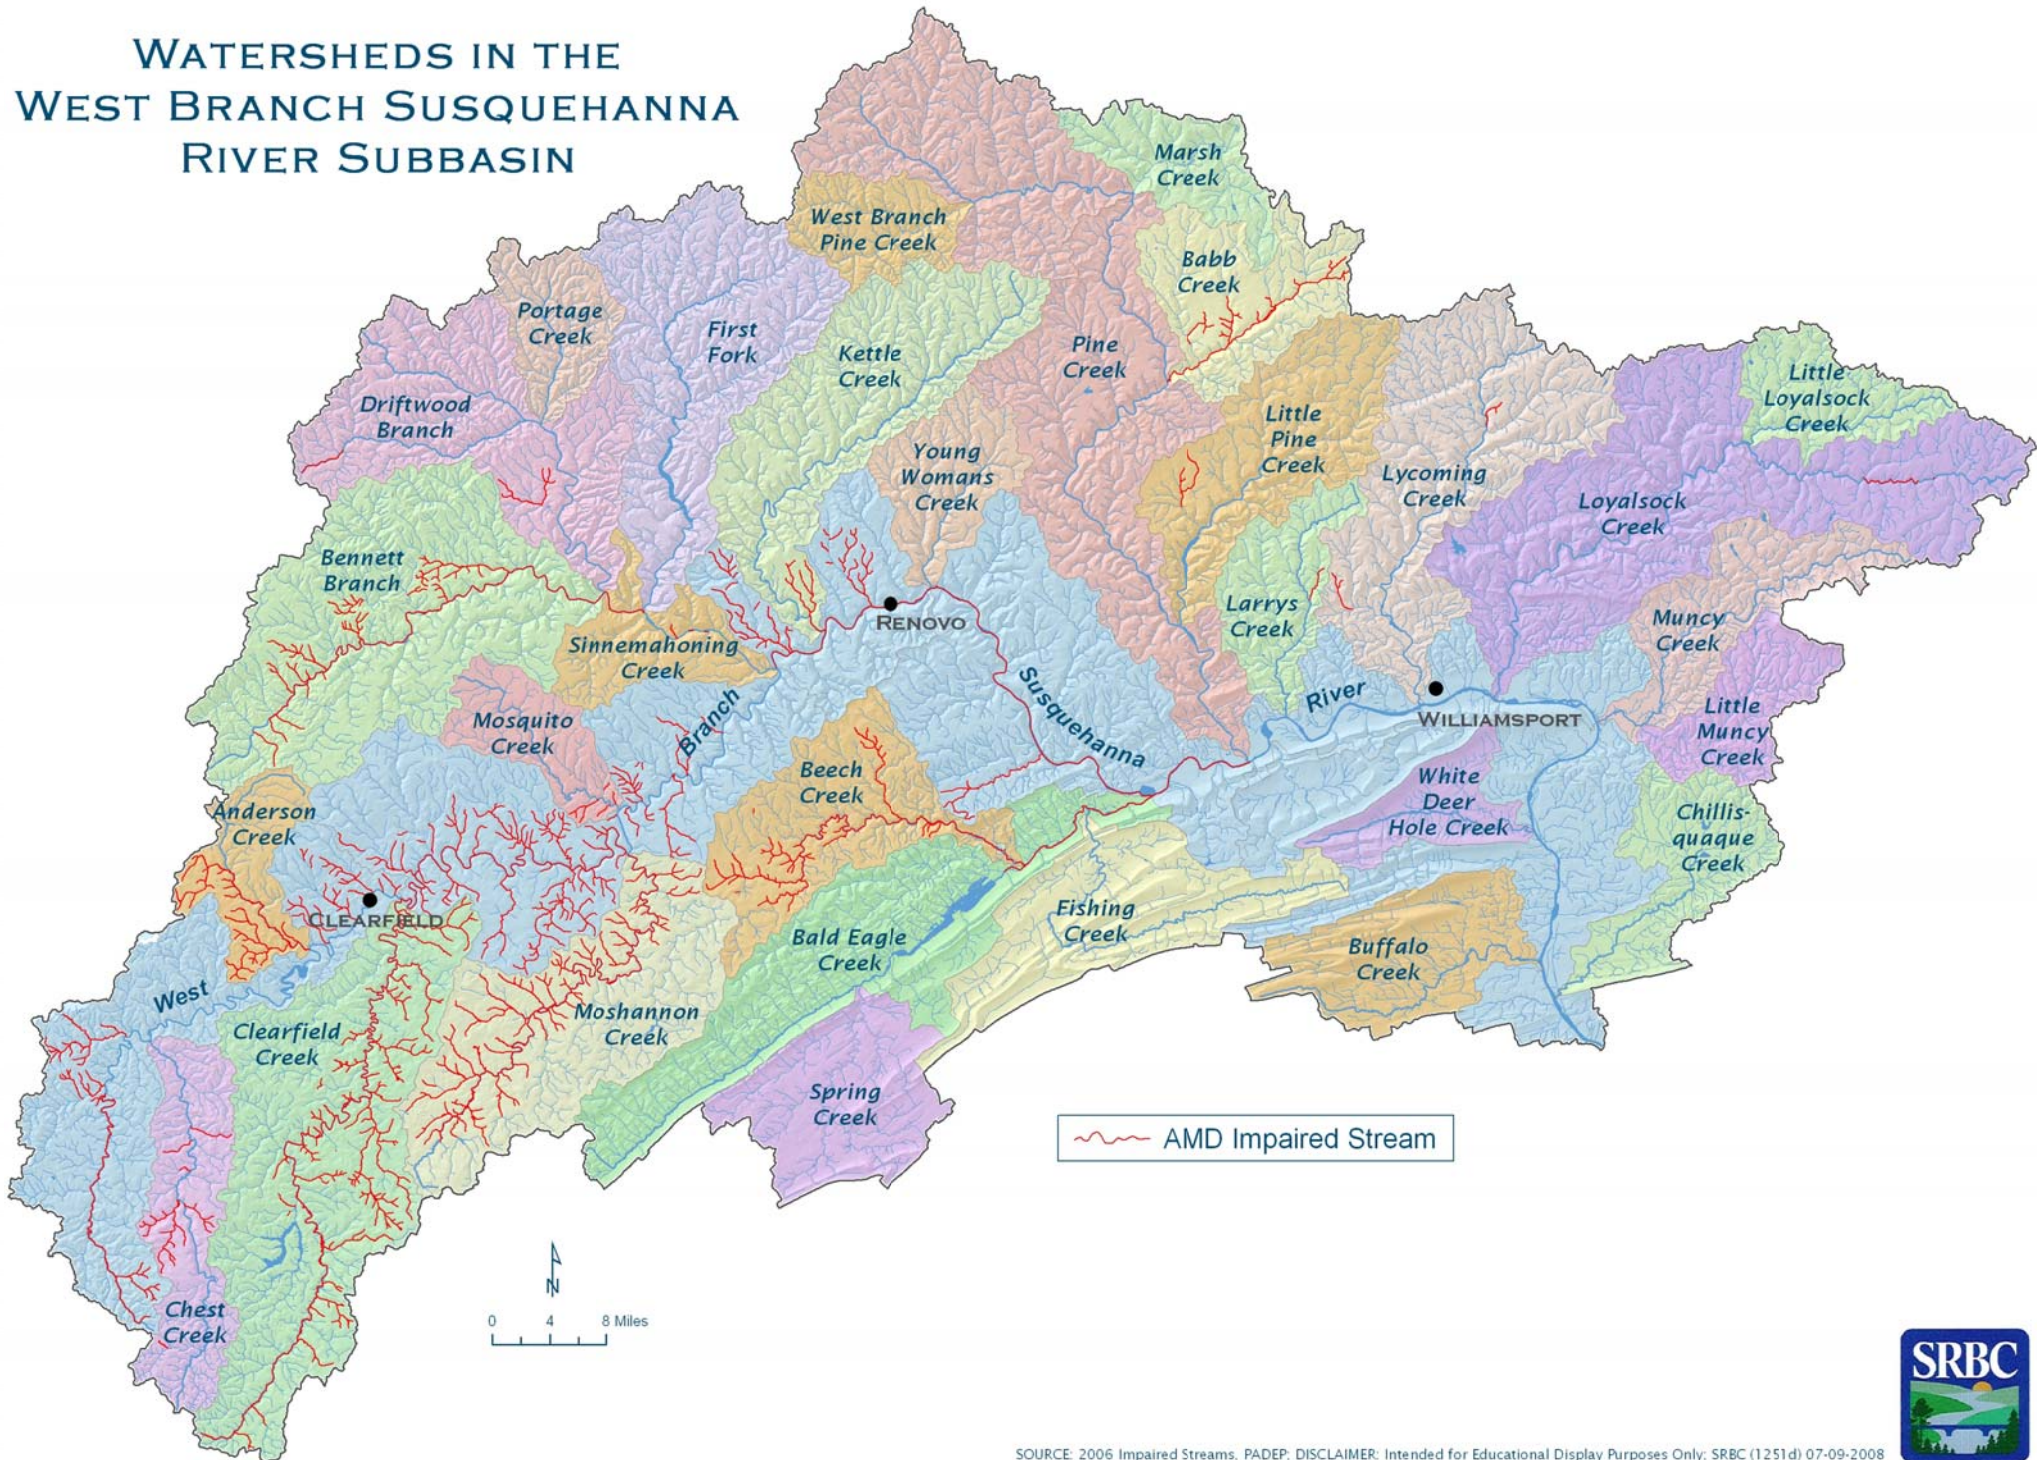

WATERSHEDS IN THE WEST BRANCH SUSQUEHANNA RIVER SUBBASIN

SOURCE: 2006 Impaired Streams, PADEP; DISCLAIMER: Intended for Educational Display Purposes Only; SRBC (1251d) 07-09-2008